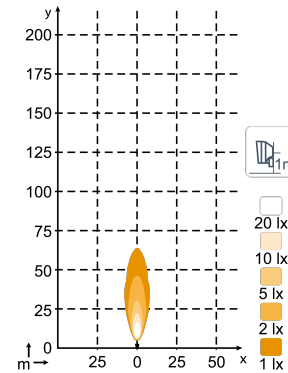

CANIS 2001

NORDIC LIGHTS® Canis N2001 is one of our smallest lights, with a single lamp, and a super wide light pattern. Produced with skidsteer loaders and telehandlers in mind, this light is suitable for mounting in tight spaces. It delivers strong illumination relative to its size. The Canis N2001 has a round form factor, pedestal mounting, and a light output of 1000 lumens.

TECHNICAL DATA

Theoretical Lumens Output	1600 lm	Vibration	15.3Grms 24-2000Hz
Operational Lumens Output	1000 lm	Lens	PC
Colour Temperature	5700 K	Body / Housing	Aluminium
Nominal Voltage DC	12 - 48 V	Weight	0.6 kg
Input Voltage DC	9 - 68 V	IP Rating	IP68, IP6K9K, SAE J1455
Power Consumption	13 W	Salt Spray Test	ISO 9227 240H
Nominal Current at	48V=0.25A, 24V=0.5A, 12V=1.0A	EMC	CISPR 25 Class 3, EN 12895, ISO 13766, ISO 14982, ISO 7637-2
Connector	Built-in Deutsch DT-2 (2-pin)	Operating Temperatures	-40°C... +85°C (Overheat protected)
Mount	Single Bolt M10, Single Bolt M8	Electronics	Isolated
Shock	60G	Part Numbers	High Beam: 980-103B, Super Wide: 980-104B, Flood: 980-102B, Wide Flood: 980-101B

CONNECTORS

Built-in Deutsch DT-2 (2-pin)

KEY FEATURES

- Ultra compact
- Operational lumens output: 1000lm
- Suitable for mounting in tight places

LIGHT PATTERNS

**N2001 1000lm
Wide Flood**

**N2001 1000lm
Flood**

**N2001 1000lm
High Beam**

**N2001 1000lm
Super Wide**

**N2001 800lm
Diffused**

DRAWINGS