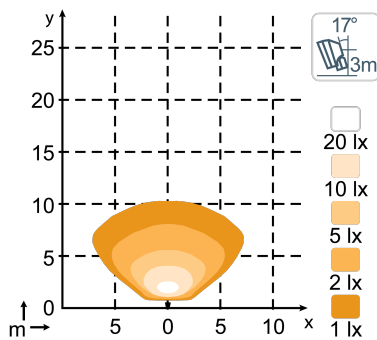

TECHNICAL DATA

Theoretical Lumens Output	1600 lm	Vibration	15.3Grms 24-2000Hz
Operational Lumens Output	1000 lm	Lens	PC
Colour Temperature	5700 K	Body / Housing	Aluminium
Nominal Voltage DC	12 - 48 V	Weight	0.6 kg
Input Voltage DC	9 - 68 V	IP Rating	IP68, IP6K9K, SAE J1455
Power Consumption	13 W	Salt Spray Test	ISO 9227 240H
Nominal Current at	48V=0.25A, 24V=0.5A, 12V=1.0A	EMC	CISPR 25 Class 3, EN 12895, ISO 13766, ISO 14982, ISO 7637-2
Connector	Built-in Deutsch DT-2 (2-pin)	Operating Temperatures	-40°C... +85°C (Overheat protected)
Mount	Single Bolt M10, Single Bolt M8	Electronics	Isolated
Shock	60G	Part Numbers	High Beam: 980-103B, Super Wide: 980-104B, Flood: 980-102B, Wide Flood: 980-101B

CONNECTORS

Built-in Deutsch DT-2 (2-pin)

KEY FEATURES

- Ultra compact
- Operational lumens output: 1000lm
- Suitable for mounting in tight places

LIGHT PATTERNS

**N2001 1000lm
Wide Flood**

**N2001 1000lm
Flood**

**N2001 1000lm
High Beam**

**N2001 1000lm
Super Wide**

**N2001 800lm
Diffused**

DRAWINGS