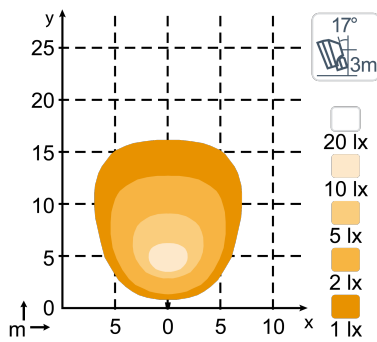

CONNECTORS

Built-in Deutsch DT-2 (2-pin)

KEY FEATURES

- Ultra compact
- Operational lumens output: 1000lm
- Suitable for mounting in tight places

LIGHT PATTERNS

**N2001 1000lm
Wide Flood**

**N2001 1000lm
Flood**

**N2001 1000lm
High Beam**

**N2001 1000lm
Super Wide**

**N2001 800lm
Diffused**

DRAWINGS