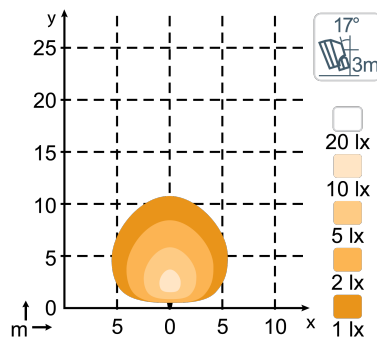

TECHNICAL DATA

Theoretical Lumens Output	1600 lm	Vibration	15.3Grms 24-2000Hz
Operational Lumens Output	1000 lm	Lens	PC
Colour Temperature	5700 K	Body / Housing	Aluminium
Nominal Voltage DC	12 - 48 V	Weight	0.6 kg
Input Voltage DC	9 - 68 V	IP Rating	IP68, IP6K9K, SAE J1455
Power Consumption	13 W	Salt Spray Test	ISO 9227 240H
Nominal Current at	48V=0.25A, 24V=0.5A, 12V=1.0A	EMC	CISPR 25 Class 3, EN 12895, ISO 13766, ISO 14982, ISO 7637-2
Connector	Built-in Deutsch DT-2 (2-pin)	Operating Temperatures	-40°C... +85°C (Overheat protected)
Mount	Single Bolt M10, Single Bolt M8	Electronics	Isolated
Shock	60G	Part Numbers	High Beam: 980-103B, Super Wide: 980-104B, Flood: 980-102B, Wide Flood: 980-101B

CONNECTORS

Built-in Deutsch DT-2 (2-pin)

KEY FEATURES

- Ultra compact
- Operational lumens output: 1000lm
- Suitable for mounting in tight places

LIGHT PATTERNS

**N2001 1000lm
Wide Flood**

**N2001 1000lm
Flood**

**N2001 1000lm
High Beam**

**N2001 1000lm
Super Wide**

**N2001 800lm
Diffused**

DRAWINGS