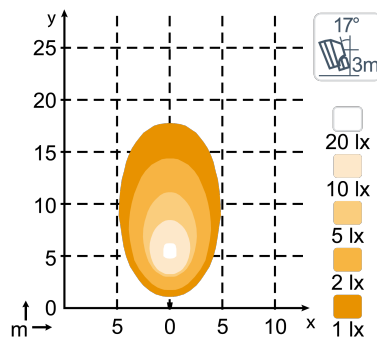

TECHNICAL DATA

Theoretical Lumens Output	1600 lm	Vibration	15.3Grms 24-2000Hz
Operational Lumens Output	1000 lm	Lens	PC
Colour Temperature	5700 K	Body / Housing	Aluminium
Nominal Voltage DC	12 - 48 V	Weight	0.6 kg
Input Voltage DC	9 - 68 V	IP Rating	IP68, IP6K9K, SAE J1455
Power Consumption	13 W	Salt Spray Test	ISO 9227 240H
Nominal Current at	48V=0.25A, 24V=0.5A, 12V=1.0A	EMC	CISPR 25 Class 3, EN 12895, ISO 13766, ISO 14982, ISO 7637-2
Connector	Built-in Deutsch DT-2 (2-pin)	Operating Temperatures	-40°C... +85°C (Overheat protected)
Mount	Single Bolt M10, Single Bolt M8	Electronics	Isolated
Shock	60G	Part Numbers	High Beam: 980-103B, Super Wide: 980-104B, Flood: 980-102B, Wide Flood: 980-101B

CONNECTORS

Built-in Deutsch DT-2 (2-pin)

KEY FEATURES

- Ultra compact
- Operational lumens output: 1000lm
- Suitable for mounting in tight places

LIGHT PATTERNS

**N2001 1000lm
Wide Flood**

**N2001 1000lm
Flood**

**N2001 1000lm
High Beam**

**N2001 1000lm
Super Wide**

**N2001 800lm
Diffused**

DRAWINGS